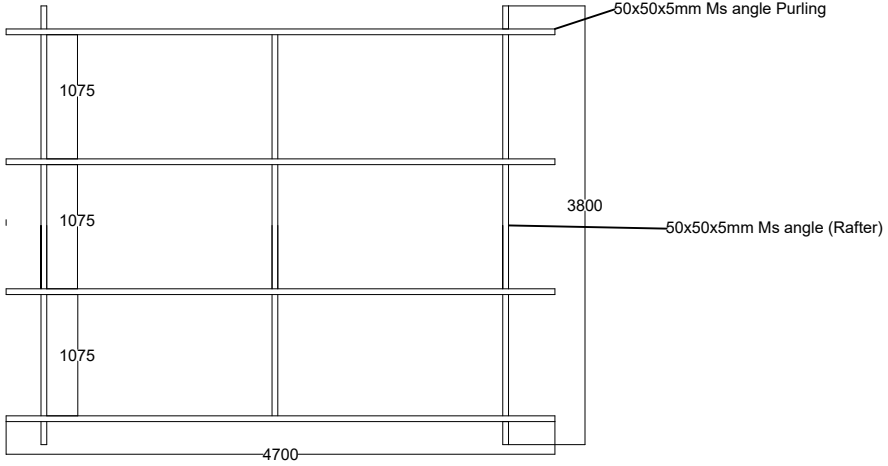

DG shed Drawing Nganglam Exchange/Tshenkhari/Dumphu

Front view

Side view

Roof truss layout

A handwritten signature in black ink, appearing to read 'Bhupendra Singh'.