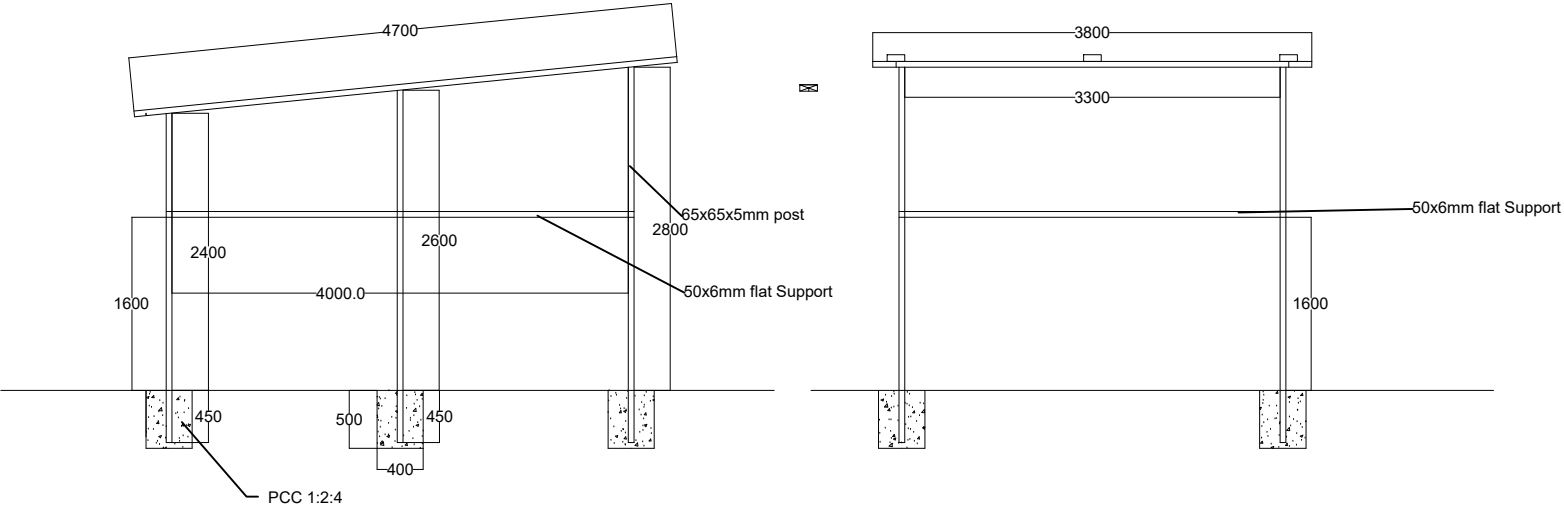

DG shed Drawing Nganglam Exchange/Tshenkhari/Dumphu

Front view

Side view

Roof truss layout

A handwritten signature in black ink, appearing to read 'Bhupendra Singh'.